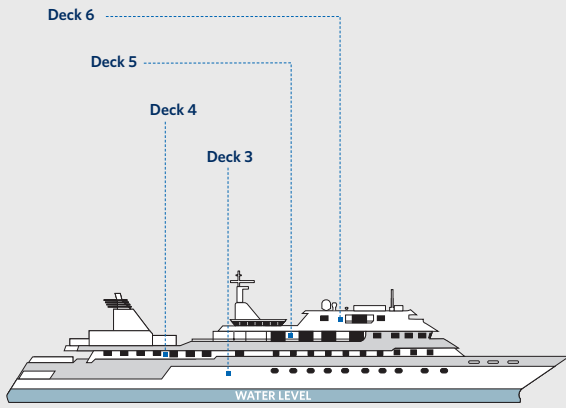

Deck 3

XD XO

Deck 4

XP

Deck 5

XS XJ

Deck 6

PS XR XS

- PS Penthouse Suite
- XR Royal Suite
- XS Xpedition Suite
- XJ Junior Suite 1
- XP Premium Stateroom
- XD Deluxe Stateroom
- XO Ocean View Stateroom
- Convertible Sofa Bed
- Upper Berth
- Triple Occupancy
- Connecting Staterooms
- Quadruple Occupancy

Deck plans are not drawn to scale. Deck numbers reflect upper guest levels.