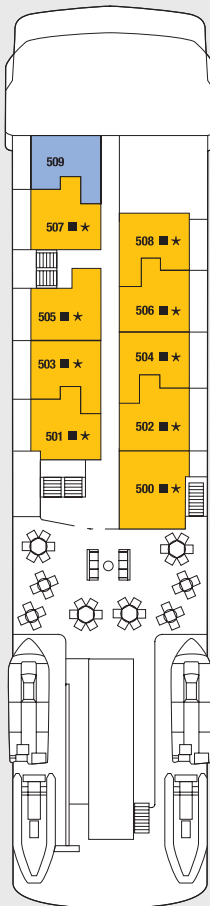

## SHIP SPECIFICATIONS:

Occupancy: 100

Beam: 49 feet

Ship's Registry: Ecuador

Tonnage: 2,842

Cruising Speed: 15 knots

Entered Service: 2001

Length: 296 feet

Electric Current: 110/220 AC

Refurbished: 2012

CELEBRITY XPEDITION DECK PLANS

OUR FLEET

Deck 6

PS XR XS

- PS Penthouse Suite
- XR Royal Suite
- XS Xpedition Suite
- XJ Junior Suite 1
- XP Premium Stateroom
- XD Deluxe Stateroom
- XO Ocean View Stateroom
- Convertible Sofa Bed
- Upper Berth
- Triple Occupancy
- Connecting Staterooms
- Quadruple Occupancy

Deck plans are not drawn to scale. Deck numbers reflect upper guest levels.