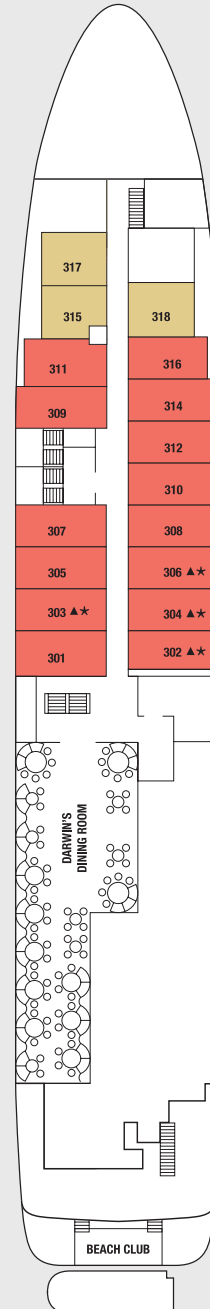

## SHIP SPECIFICATIONS:

Occupancy: 100

Beam: 49 feet

Ship's Registry: Ecuador

Tonnage: 2,842

Cruising Speed: 15 knots

Entered Service: 2001

Length: 296 feet

Electric Current: 110/220 AC

Refurbished: 2012

CELEBRITY XPEDITION DECK PLANS

OUR FLEET

Deck 6

PS XR XS

- PS Penthouse Suite
- XR Royal Suite
- XS Xpedition Suite
- XJ Junior Suite 1
- XP Premium Stateroom
- XD Deluxe Stateroom
- XO Ocean View Stateroom
- Convertible Sofa Bed
- Upper Berth
- Triple Occupancy
- Connecting Staterooms
- Quadruple Occupancy

Deck plans are not drawn to scale. Deck numbers reflect upper guest levels.