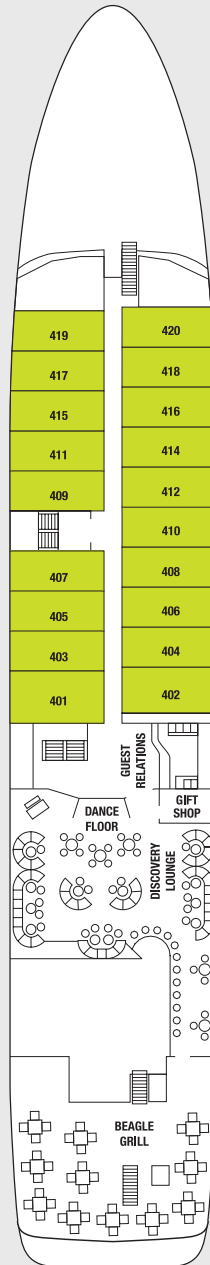

# CELEBRITY XPEDITION® DECK PLANS

## SHIP SPECIFICATIONS:

Occupancy: 100

Beam: 49 feet

Ship's Registry: Ecuador

Tonnage: 2,842

Cruising Speed: 15 knots

Entered Service: 2001

Length: 296 feet

Electric Current: 110/220 AC

Refurbished: 2012

CELEBRITY XPEDITION DECK PLANS

OUR FLEET

Deck 6

PS XR XS

- PS Penthouse Suite
- XR Royal Suite
- XS Xpedition Suite
- XJ Junior Suite 1
- XP Premium Stateroom
- XD Deluxe Stateroom
- XO Ocean View Stateroom
- Convertible Sofa Bed
- Upper Berth
- Triple Occupancy
- Connecting Staterooms
- Quadruple Occupancy