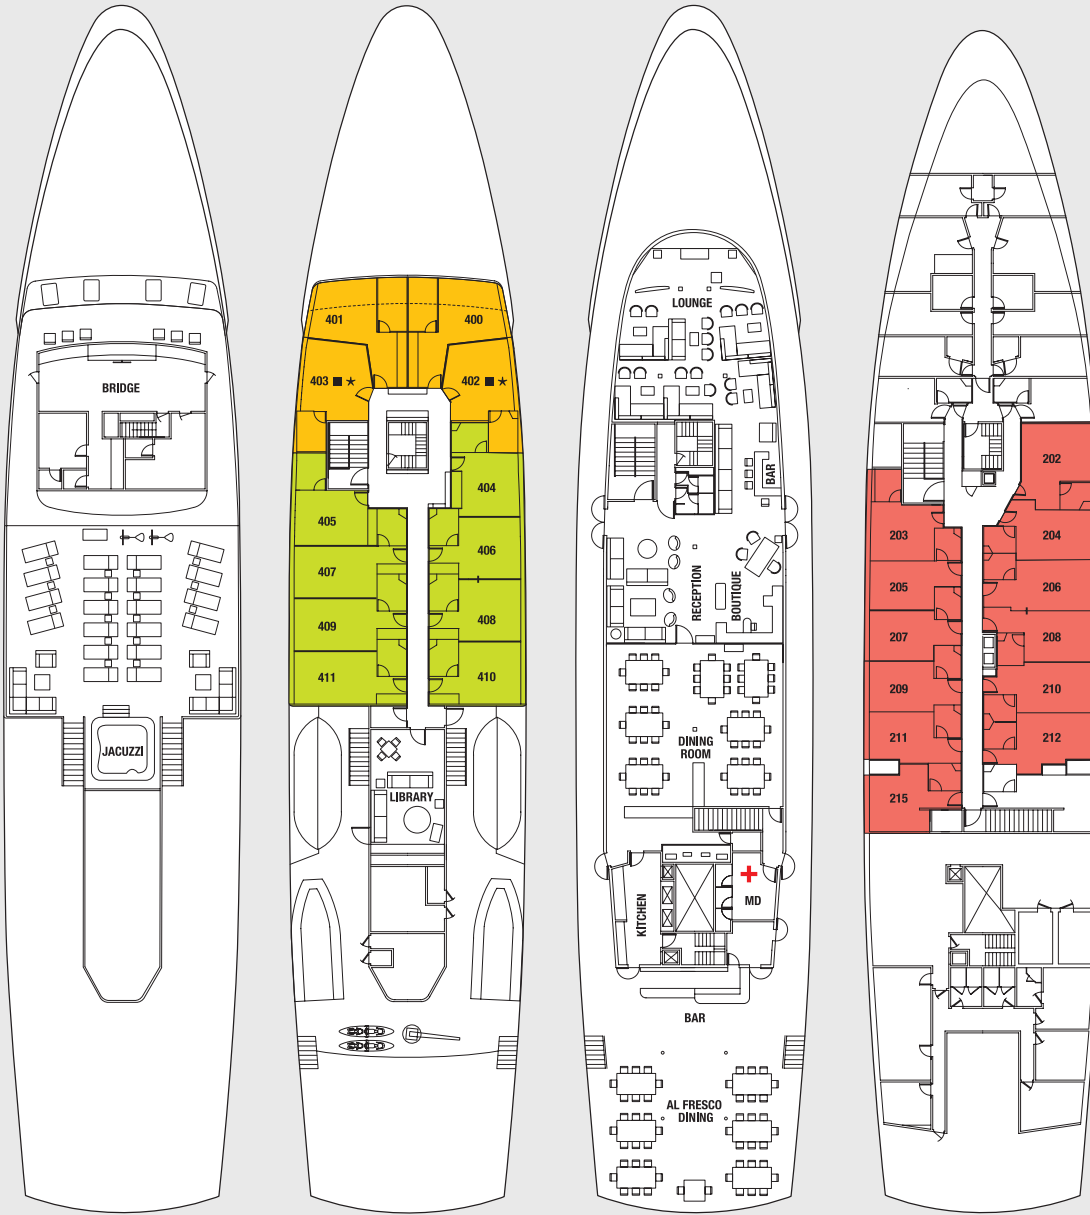

CELEBRITY XPERIENCESM DECK PLANS

SHIP SPECIFICATIONS:

Occupancy: 48

Beam: 41 feet

Ship's Registry: Ecuador

Tonnage: 1,610

Cruising Speed: 11 knots

Inaugural Date: 2017

Length: 210 feet

Electric Current: 110/220 AC

CELEBRITY XPERIENCE DECK PLANS

OUR FLEET

SMOKING POLICY

For all Celebrity ships, smoking is not permitted in any dining venue, casino, theater, hallway, elevator, or corridor, nor inside any stateroom or on any stateroom veranda, resulting in a cleaner, fresher, and healthier environment. Cigarette, cigar, and pipe smoking (this includes all smoking-like products, such as electronic cigarettes) is only permitted in designated outdoor areas.

- XE Elite Ocean View Stateroom
- XD Deluxe Ocean View Stateroom
- XP Premium Ocean View Stateroom
- Convertible Sofa Bed
- ▲ Upper Berth
- ★ Triple Occupancy
- ┃ Connecting Staterooms
- Quadruple Occupancy

Deck plans are not drawn to scale. Deck numbers reflect upper guest levels.