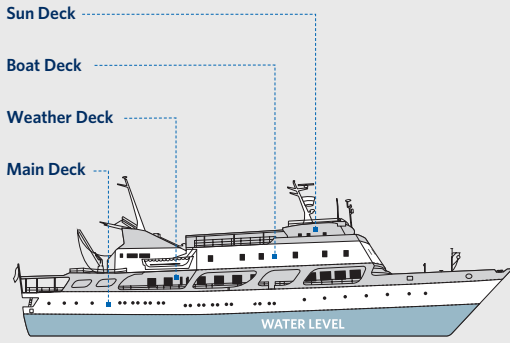

Sun Deck

Boat Deck

Weather Deck

Main Deck

XP XE

XD